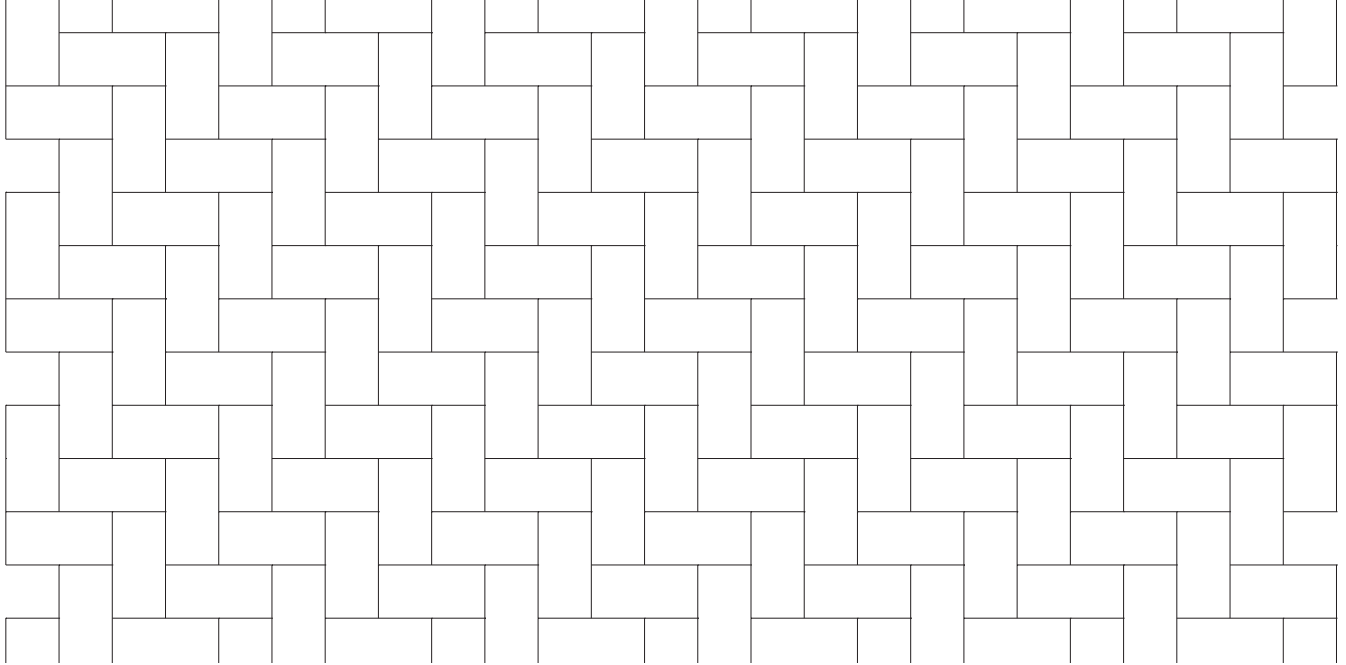

Herringbone 90°

Brick size: 9.75" x 4.75" (24.75 cm x 12.0 cm)
Cable size: .325" (.825 cm)