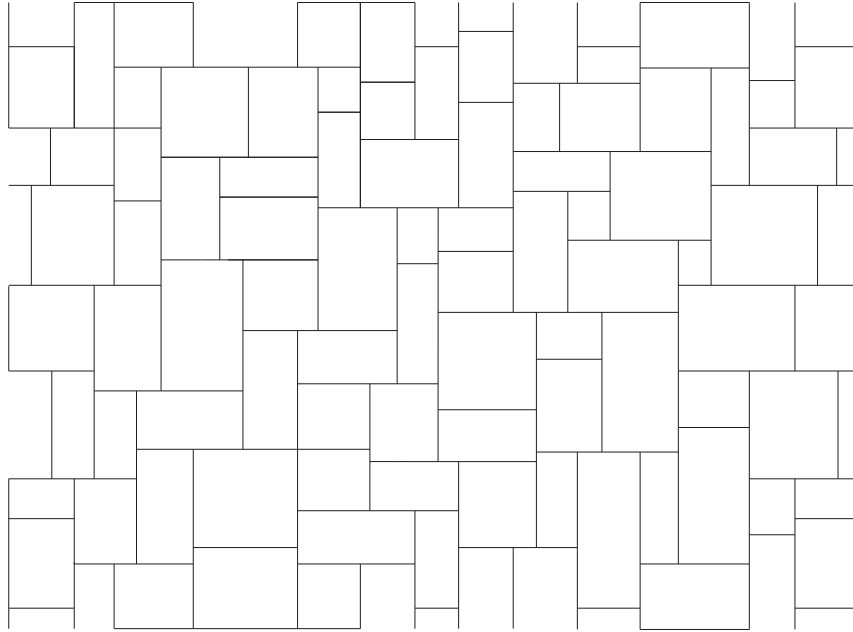

Ashlar Slate

Slate size: 4"x 4" to 12"x 15" (10cm x 10cm to 30cm x 38cm)
Cable size: .325" (.825 cm)