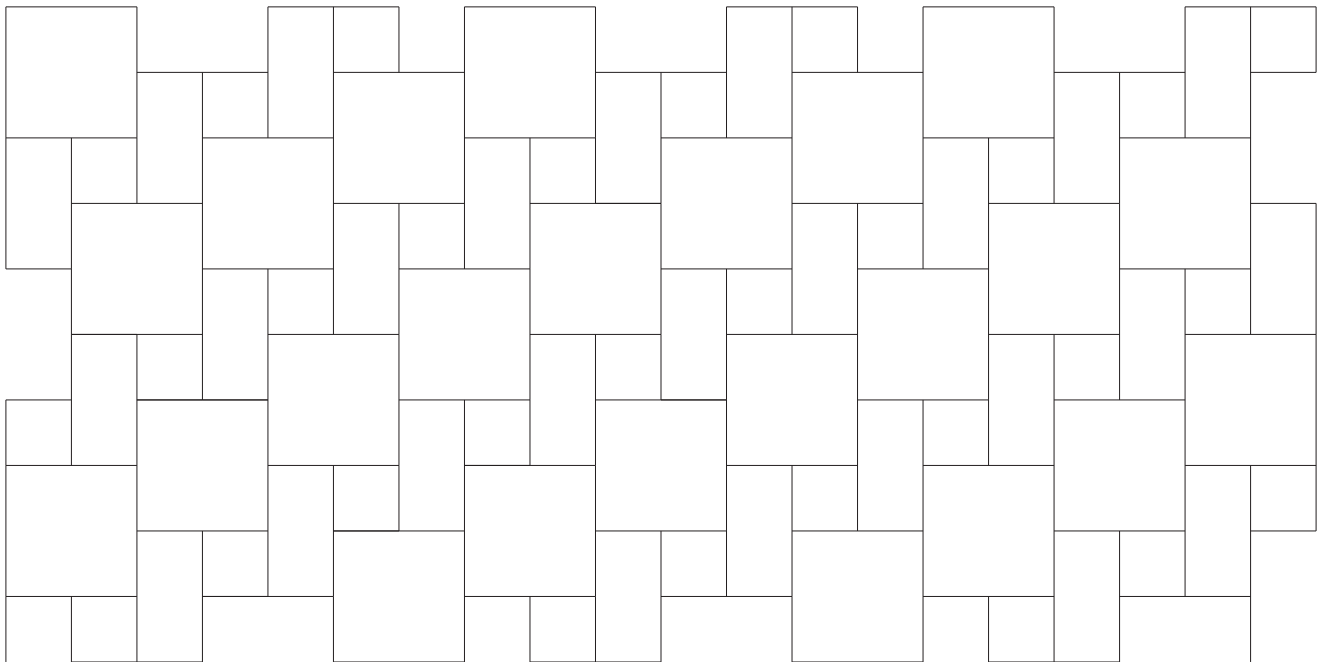

Hampton Tile

Tile size: 6"x6" to 12"x12" (15.25 cmx15.25cm to 30.50cmx30.50cm)
Cable size: .325" (.825 cm)

*Custom templates available