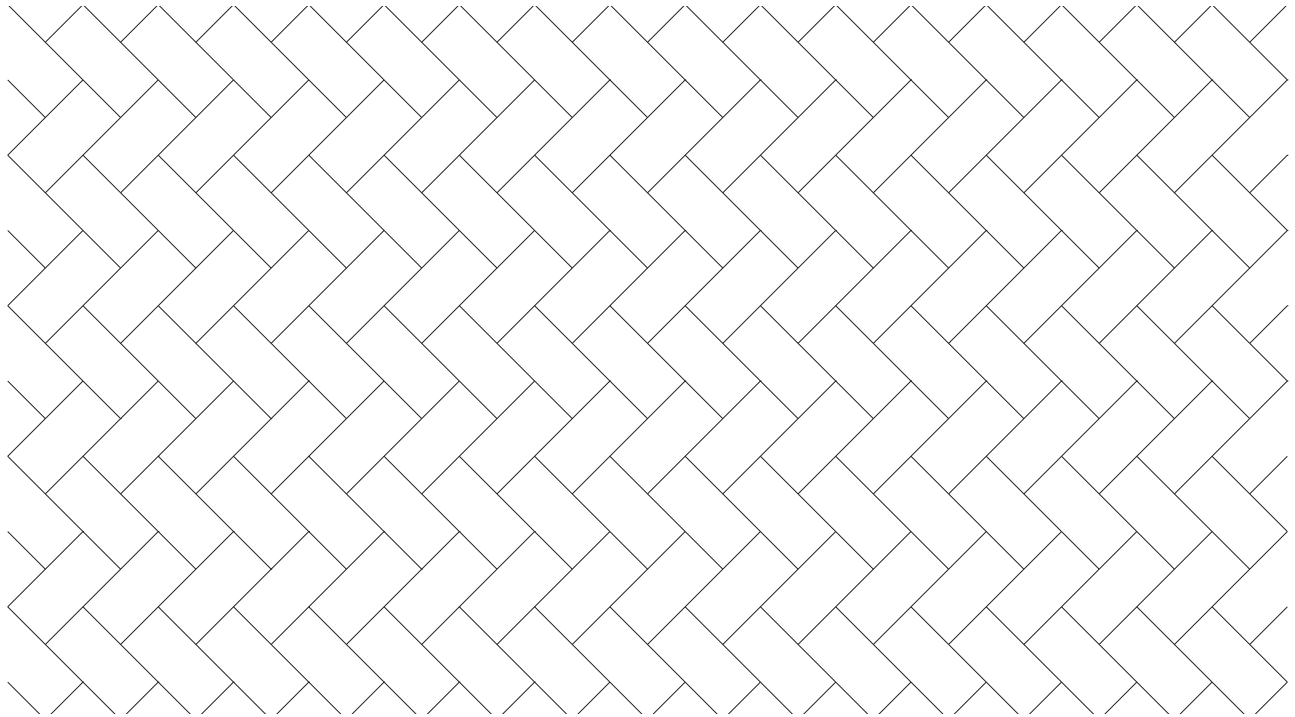

Offset Brick

Brick size: 8.75" x 4.75" (22.25 cm x 12.0 cm)

Cable size: .325" (.825 cm)

Diagonal Herringbone

Brick size: 9.75" x 4.75" (24.75 cm x 12.0 cm)

Cable size: .325" (.825 cm)

**Custom templates available*