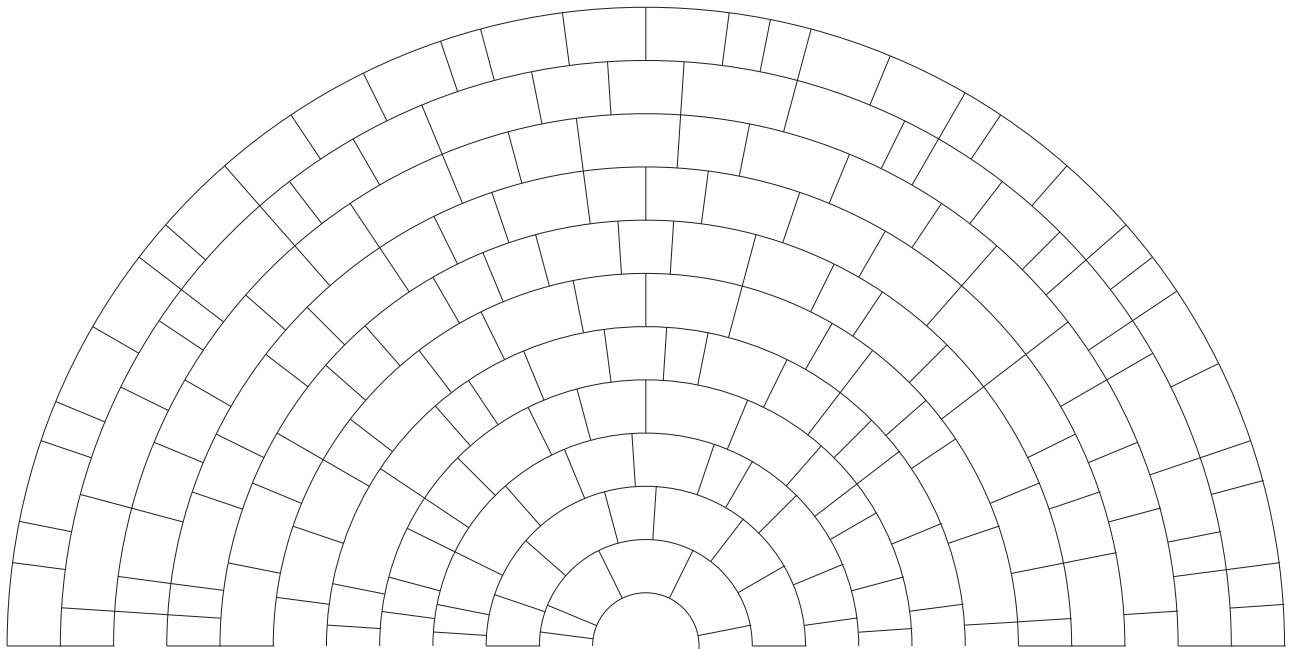

Offset Brick

Brick size: 8.75" x 4.75" (22.25 cm x 12.0 cm)

Cable size: .325" (.825 cm)

Diagonal Herringbone

Brick size: 9.75" x 4.75" (24.75 cm x 12.0 cm)

Cable size: .325" (.825 cm)

**Custom templates available*

Diamond Tile

Tile size: Options 4"x4", 6"x6", 7"x7", 8"x8" 12"x12"
(10.16cm x 10.16cm, 15.24cm x 15.24cm, 17.78cm x 17.78cm,)
(20.32cm x 20.32cm, 30.48cm c 30.48cm)

**Custom templates available*

office: 1027 East Curry Rd. • Tempe, Arizona 85281
phone: 480.659.7901 fax: 480.446.9001
web: www.decocoatsystems.com

**Custom templates available*

DecoCoat
POLYMER SYSTEMS

office: 1027 East Curry Rd. • Tempe, Arizona 85281
phone: 480.659.7901 fax: 480.446.9001
web: www.decocoatsystems.com

Tri-Hex

Brick size: 13.8" x 11.9" x 6.9 (35cm x 30.4cm x 17.57cm)
Cable size: .325" (.825 cm)

Circle

Brick size: 4.9" x 2.5" to 4.9" x 5" (12.4cm x 6.35cm to 12.4cm x 12.7cm)
Multiple diameters

**Custom templates available*

office: 1027 East Curry Rd. • Tempe, Arizona 85281
phone: 480.659.7901 fax: 480.446.9001
web: www.decocoatsystems.com