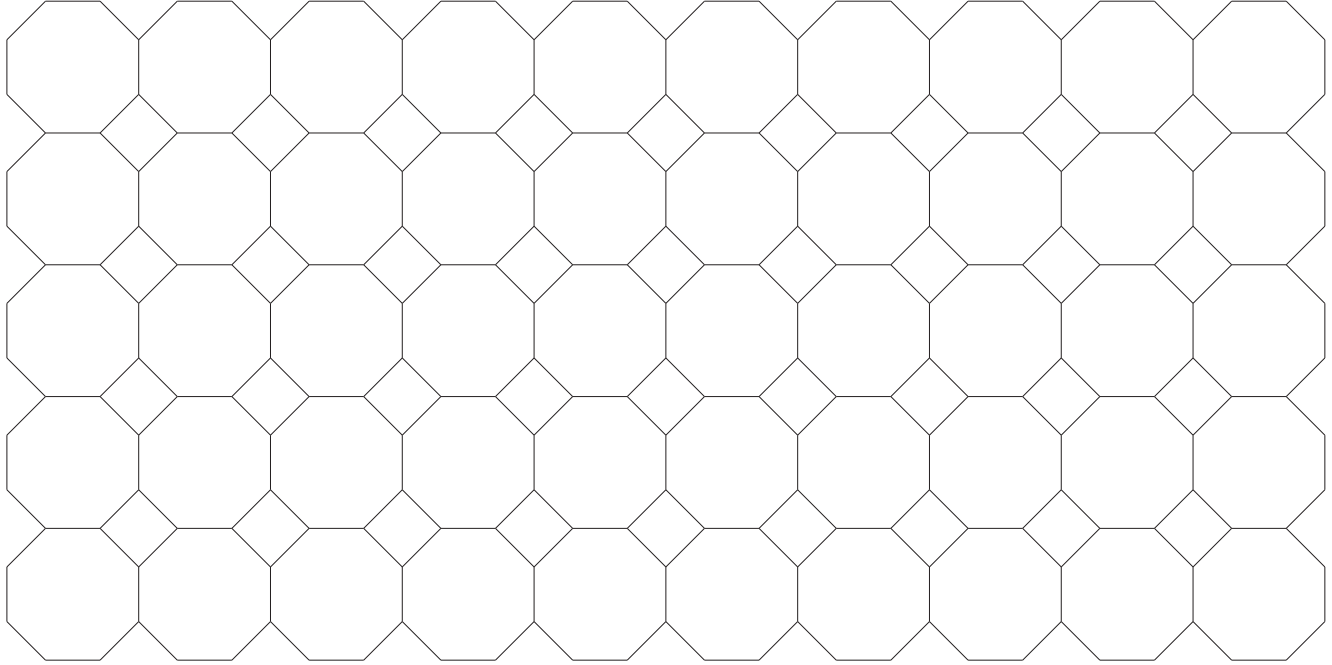

Octagon

Brick size: 12" x 12" (30.5 cm x 30.5 cm)

Cable size: .325" (.825 cm)