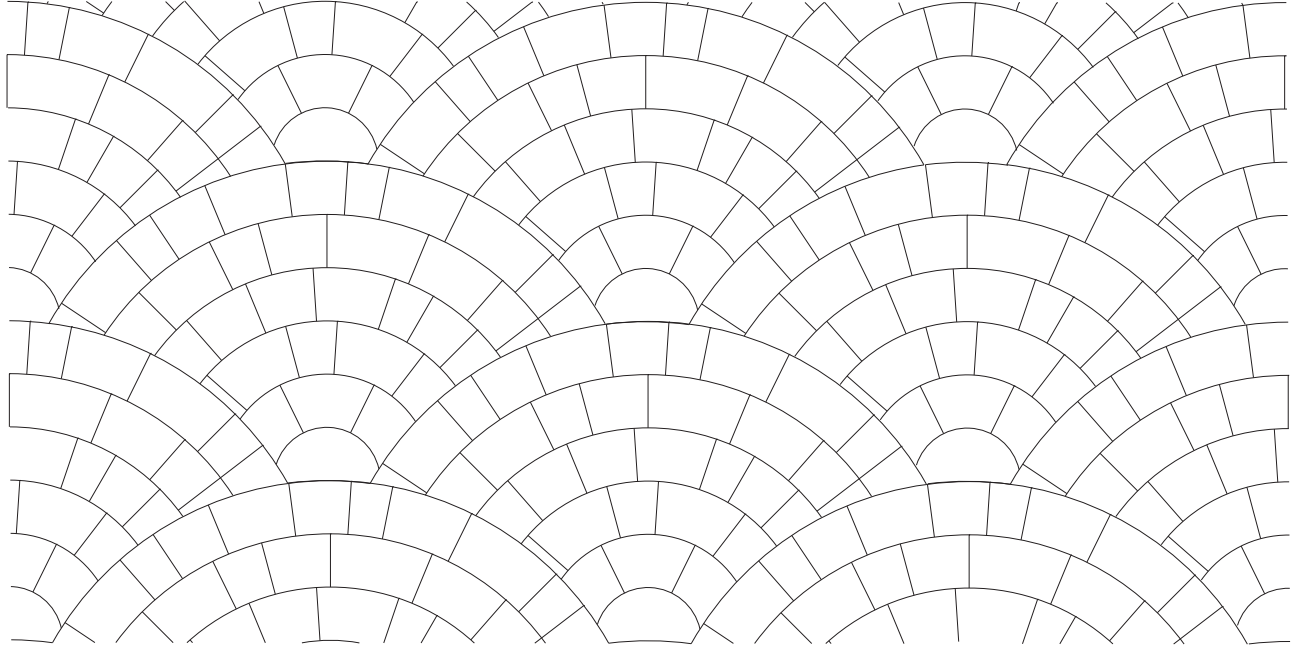

Fish Scale

Brick size: 4.9" x 2.5" to 4.9"x 5" (12.4cm x 6.35cm to 12.4cm x 12.7cm)
Cable size: .325" (.825 cm)