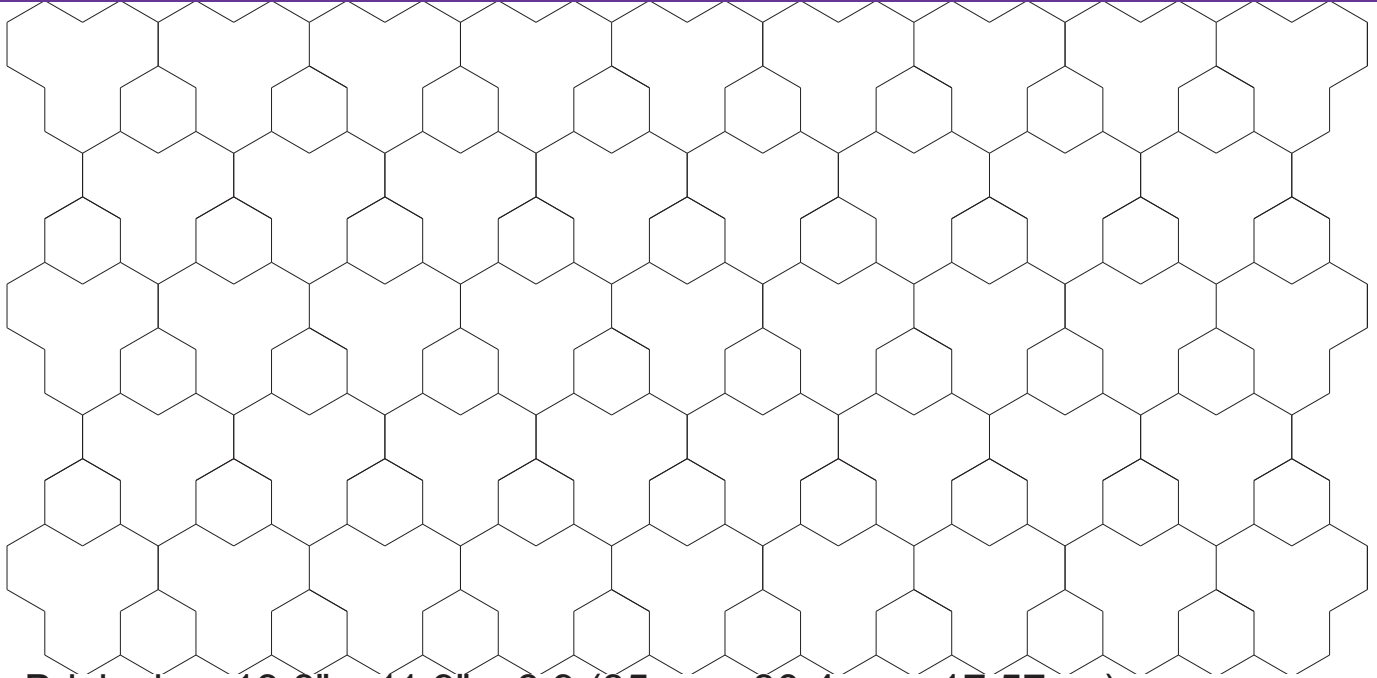

Tri-Hex

Brick size: 13.8" x 11.9" x 6.9 (35cm x 30.4cm x 17.57cm)
Cable size: .325" (.825 cm)