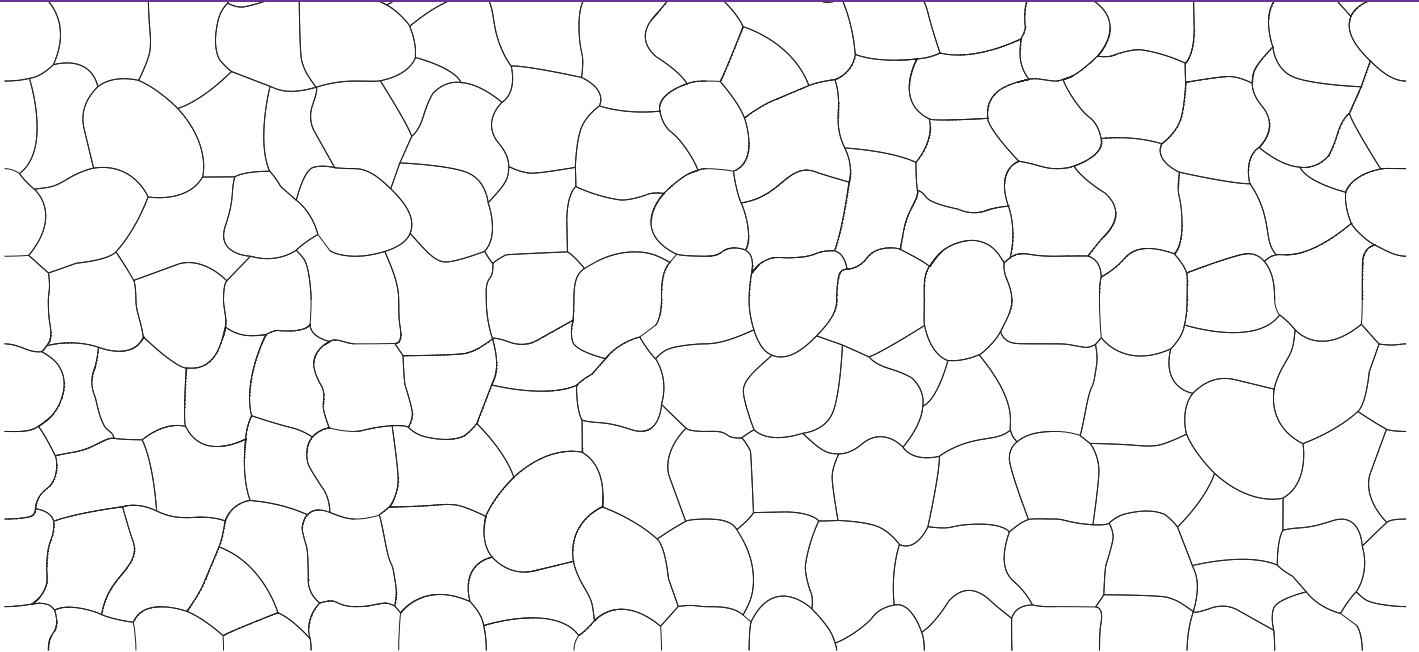

Random Stone

Brick size: Various 8 x 8
Cable size: .325" (.825 cm)