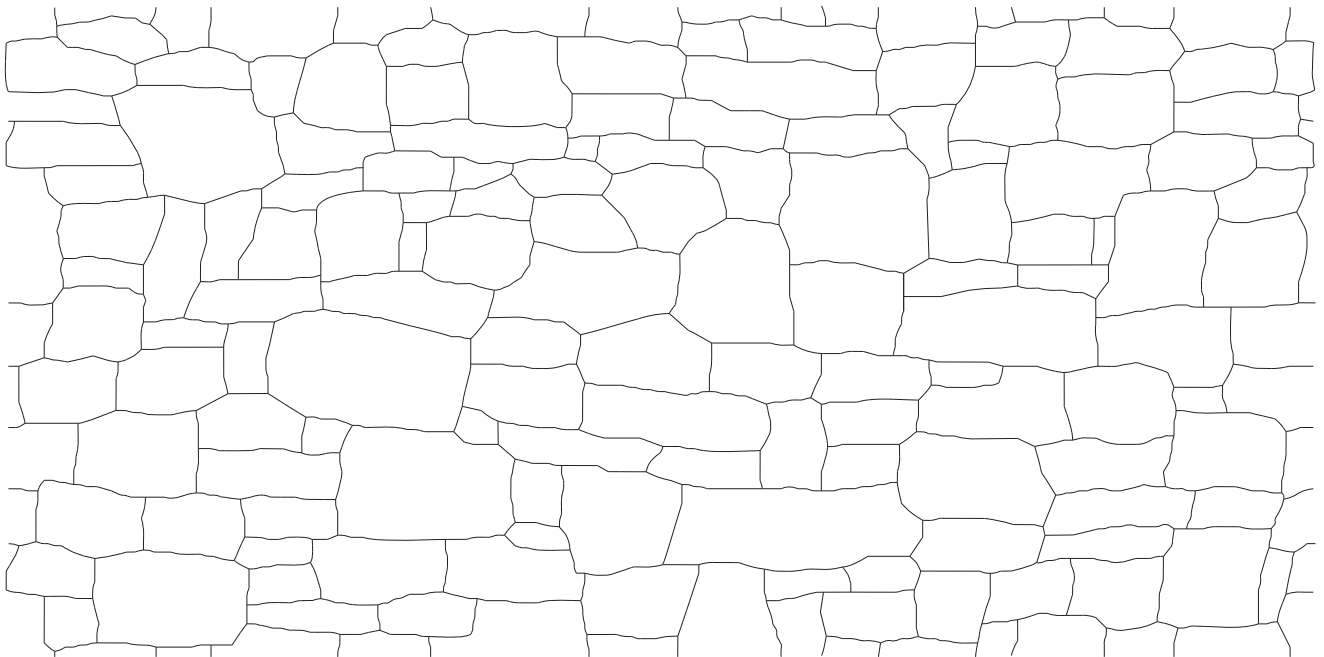

Octagon

Brick size: 12" x 12" (30.5 cm x 30.5 cm)

Cable size: .325" (.825 cm)

Random Slate

Stone size: 2.5"x5" to 8"x12" (6.35cm x 12.7cm to 20.32cm x 30.48cm)

Cable size: .325" (.825 cm)

**Custom templates available*